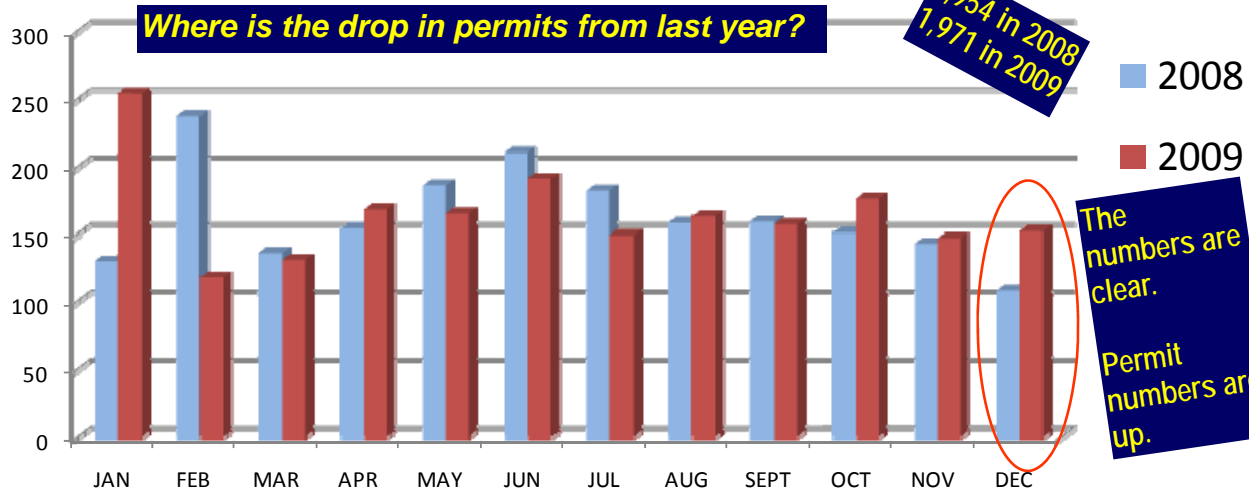

Salem Building Department

The frontlines of building safety.

Contrary to popular rumors Building Permits are not in decline.

Permit Comparison 2008 / 2009

December numbers now show an increase in permits over last year

Why does the building office in Salem continue to be busy?

Get ready for a spring thaw, big permits on the way...

Demoulas

Lowes

CVS

- Favorable location
- Interest Rates
- Declining lease costs
- Favorable construction market
- Tax Free
- Professional government: building, planning and health staff.